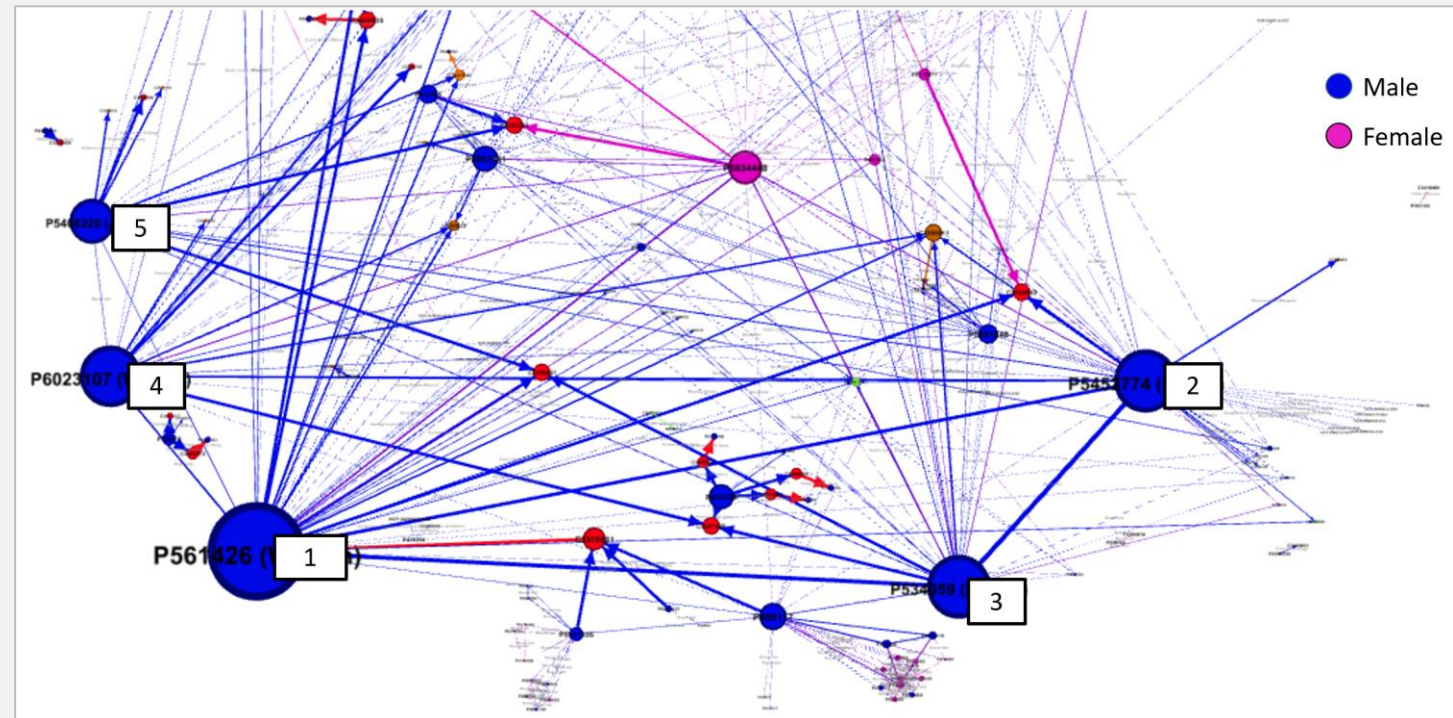

Opportunity – An Evidence-Based Approach

Excellent @DC_Police EBP & Innovation board meeting today. Great to hear about @Cambridge_Uni thesis, @UniofExeter police lab and social network analysis by P&A. Thanks to @CollegeofPolice for updates. All highlighted the impact EBP can have on policing @PEG_Exeter @Society_EBP

7:31 PM · Aug 17, 2021 · Twitter for iPhone

News ▶ Devon News ▶ Teignmouth

Crime crackdown for Teignmouth to tackle gangs of youths

Teignmouth is fighting back against a rise in anti-social behaviour

The Method: Trialling the Approach

The Method: Applying it to the 'real world'