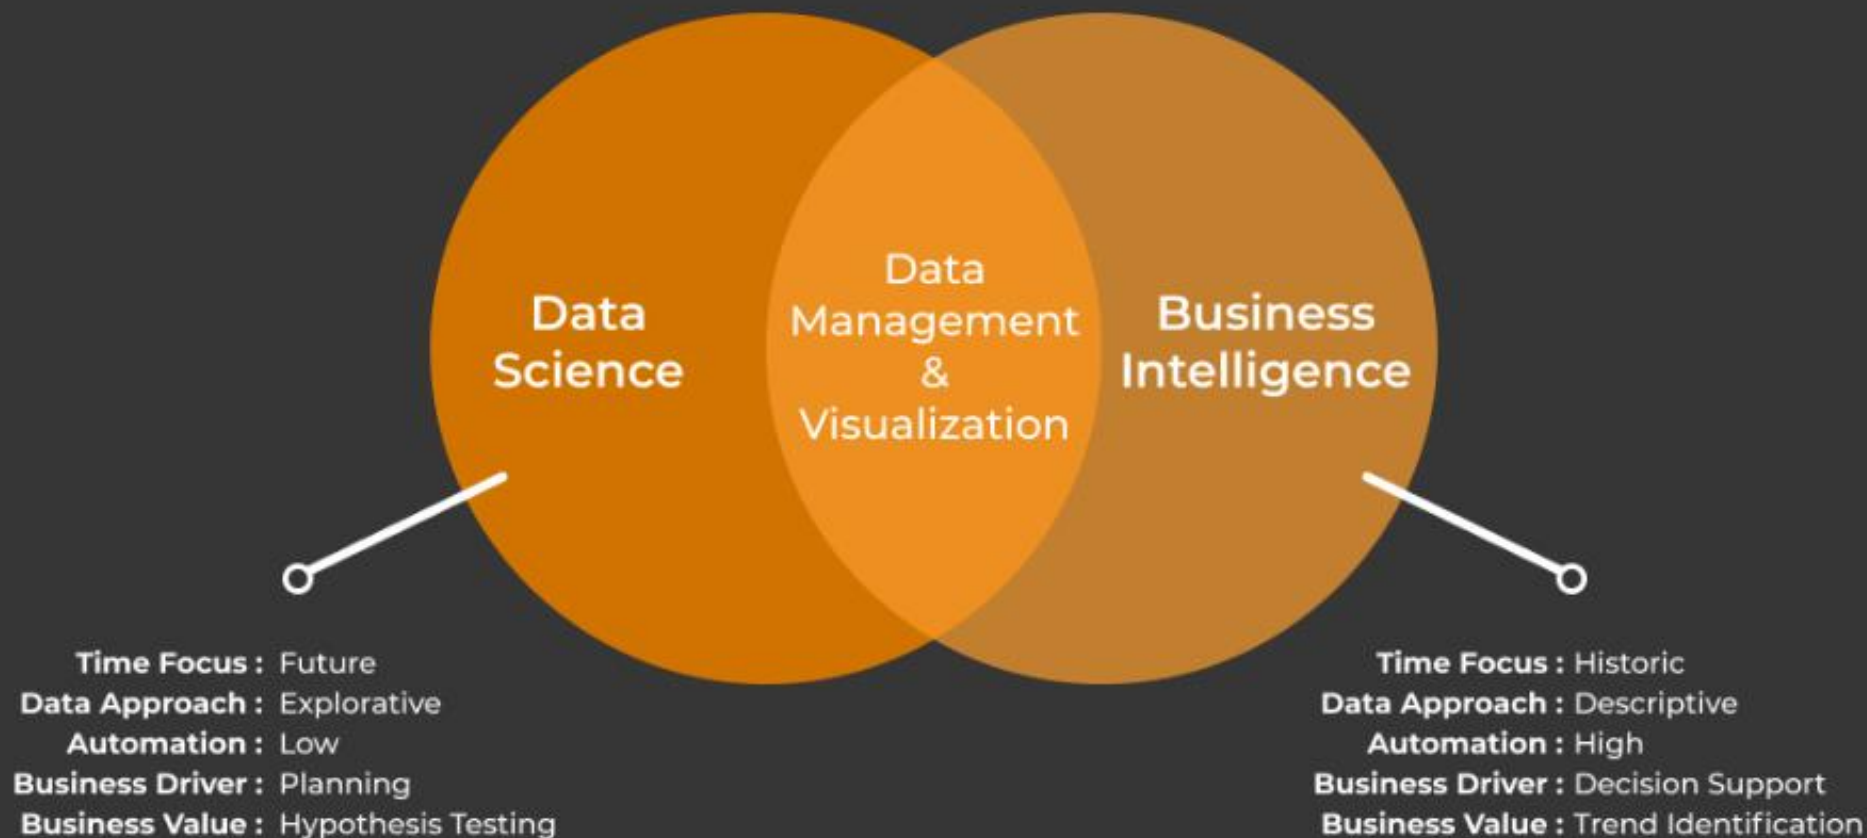

Introduction

Data Science vs. Business Intelligence